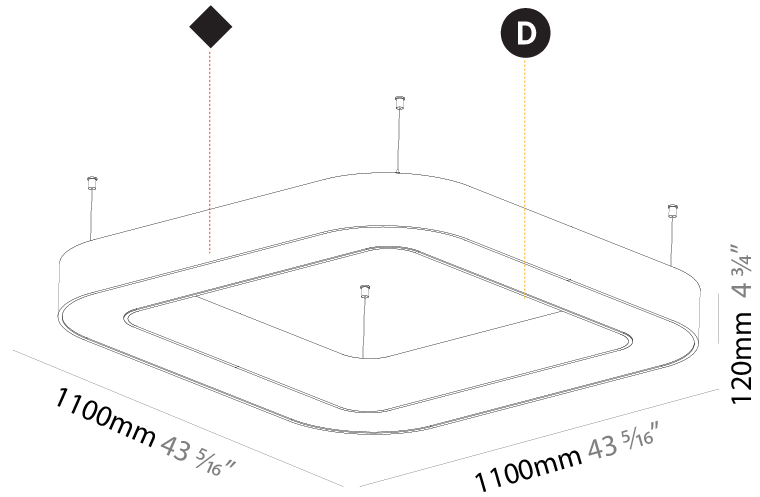

GENERAL

Series: Glorious
Subseries: Glorious Quantum
Brand: Prolicht
Division: Architectural
Mounting Type: Suspension
Mounting Location: Ceiling
Subcategory: Ambient

PHYSICAL

Shape: Square
Length (mm): 1100
Length (in): 43 ⁵/₁₆
Width (mm): 1100
Width (in): 43 ⁵/₁₆
Height (mm): 120
Height (in): 4 ³/₄
Max. Overall Height (mm): 2120
Max. Overall Height (in): 83 ⁷/₁₆
Light Distribution: Direct / Indirect
Weight (kg): 13.639
Weight (lbs): 30
Diffuser: PMMA - Opal or Micro-Prism
Fixture Finish: SSR / BKV / CWI / CRY / HAB / UFT / ITA / RUA / FTG / MYG / LOD / PUS / FRO / FUP / KIA / POP / BLS / SPG / MEY / GOH / GUM / CHC / COM / ABZ / JAG / OBR / MOS / ROR
Fixture Material: Aluminum

ELECTRICAL

Lamp Type: LED (Zhaga Standard)
Input Wattage (W): 100
Total Output Wattage (W): 80 / 64 (3500K)
Dimming: Non-Dimming / Phase Dimming (120Vac only) / 0-10V Dimming
Driver Included: Yes
Driver Location: Integrated
Driver Type: Constant Current - 120 / 277Vac
Driver Class: Class 2
Input Voltage (V): 120 - 277
Constant Current (MA): 350 / 1200/800 (3500K)

LED

Color Temperature (°K): 3000 / 3500 / 4000
Max. Delivered Lumen (lm): 5540 / 5733 / 5850 Direct / 4870 / 5047 / 5150 Indirect
CRI: >80 CRI
Efficiency (%): 70.9
Lamp Life (hrs): 50000

OPTICAL

RATINGS AND CERTIFICATIONS

Certified By: Certified for North American Standards
IP rating: IP20