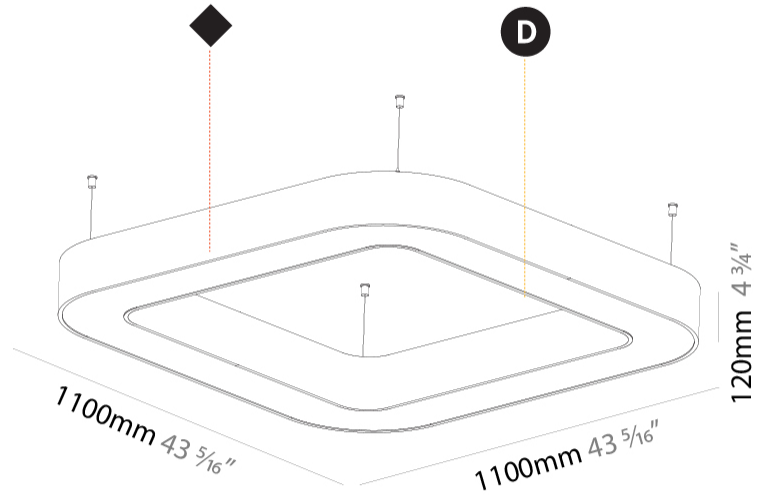

GENERAL

Series: Glorious
Subseries: Glorious Quantum
Brand: Prolicht
Division: Architectural
Mounting Type: Suspension
Mounting Location: Ceiling
Subcategory: Ambient

PHYSICAL

Shape: Square
Length (mm): 1100
Length (in): 43 5/16
Width (mm): 1100
Width (in): 43 5/16
Height (mm): 120
Height (in): 4 3/4
Max. Overall Height (mm): 2120
Max. Overall Height (in): 83 7/16
Light Distribution: Direct
Weight (kg): 13.125
Weight (lbs): 28.88
Diffuser: PMMA - Opal or Micro-Prism
Fixture Finish: SSR / BKV / CWI / CRY / HAB / UFT / ITA / RUA / FTG / MYG / LOD / PUS / FRO / FUP / KIA / POP / BLS / SPG / MEY / GOH / GUM / CHC / COM / ABZ / JAG / OBR / MOS / ROR
Fixture Material: Aluminum

ELECTRICAL

Lamp Type: LED (Zhaga Standard)
Input Wattage (W): 60
Total Output Wattage (W): 48 / 38.4 (3500K)
Dimming: Non-Dimming / Phase Dimming (120Vac only) / 0-10V Dimming
Driver Included: Yes
Driver Location: Integrated
Driver Type: Constant Current - 120 / 277Vac
Driver Class: Class 2
Input Voltage (V): 120 - 277
Constant Current (MA): 350 / 1200 (3500K)

LED

Color Temperature (°K): 3000 / 3500 / 4000
Max. Delivered Lumen (lm): 5540 / 5733 / 5850
CRI: >80 CRI
Efficiency (%): 65
Lamp Life (hrs): 50000

OPTICAL

RATINGS AND CERTIFICATIONS

Certified By: Certified for North American Standards
IP rating: IP20