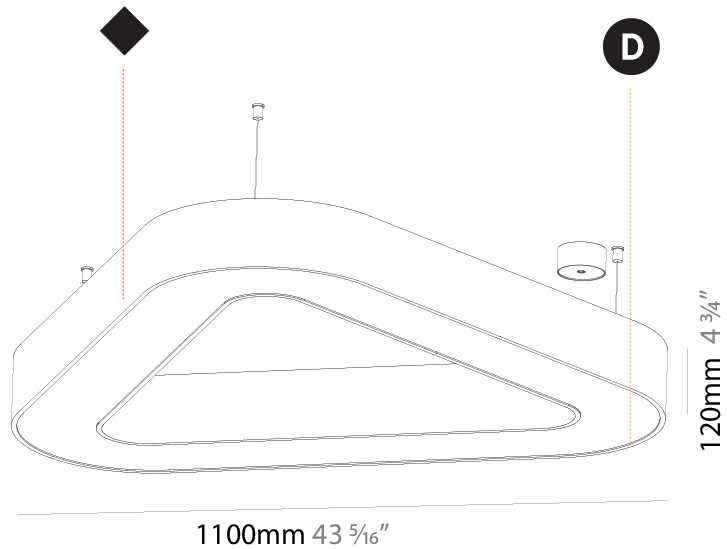

GENERAL

Series: Glorious
Subseries: Glorious Victory
Brand: Prolicht
Division: Architectural
Mounting Type: Suspension
Mounting Location: Ceiling
Subcategory: Ambient

PHYSICAL

Shape: Abstract
Length (mm): 1100
Length (in): 43 5/16
Width (mm): 1100
Width (in): 43 5/16
Height (mm): 120
Height (in): 4 3/4
Max. Overall Height (mm): 2120
Max. Overall Height (in): 83 7/16
Light Distribution: Direct
Weight (kg): 10.561
Weight (lbs): 23.23
Diffuser: PMMA - Opal or Micro-Prism
Fixture Finish: SSR / BKV / CWI / CRY / HAB / UFT / ITA / RUA / FTG / MYG / LOD / PUS / FRO / FUP / KIA / POP / BLS / SPG / MEY / GOH / GUM / CHC / COM / ABZ / JAG / OBR / MOS / ROR
Fixture Material: Aluminum

ELECTRICAL

Lamp Type: LED (Zhaga Standard)
Input Wattage (W): 45
Total Output Wattage (W): 36 / 28.8 (3500K)
Dimming: Non-Dimming / Phase Dimming (120Vac only) / 0-10V Dimming
Driver Included: Yes
Driver Location: Integrated
Driver Type: Constant Current - 120 / 277Vac
Driver Class: Class 2
Input Voltage (V): 120 - 277
Constant Current (MA): 350 / 900 (3500K)

LED

Color Temperature (°K): 3000 / 3500 / 4000
Max. Delivered Lumen (lm): 4150 / 4302 / 43390
CRI: >80 CRI
Efficiency (%): 0.65
Lamp Life (hrs): 50000

OPTICAL

RATINGS AND CERTIFICATIONS

Certified By: Certified for North American Standards
IP rating: IP20