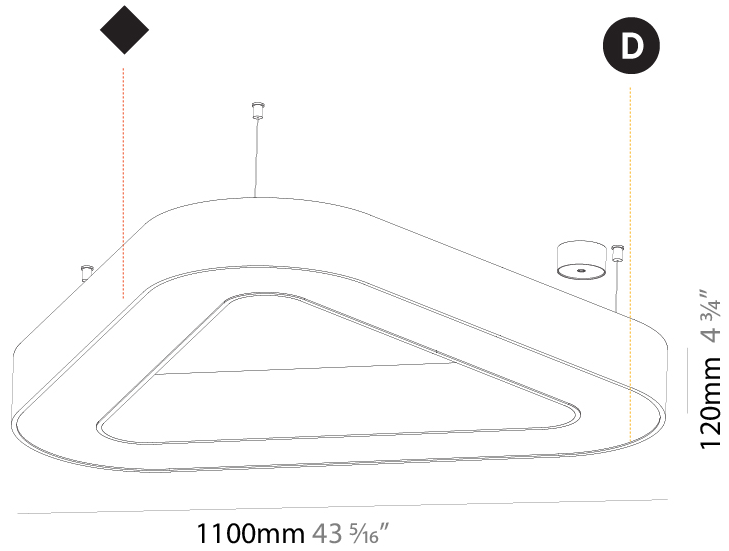

GENERAL

Series: Glorious
Subseries: Glorious Victory
Brand: Prolicht
Division: Architectural
Mounting Type: Suspension
Mounting Location: Ceiling
Subcategory: Ambient

PHYSICAL

Shape: Abstract
Length (mm): 1100
Length (in): 43 ⁵/₁₆
Width (mm): 1100
Width (in): 43 ⁵/₁₆
Height (mm): 120
Height (in): 4 ³/₄
Max. Overall Height (mm): 2120
Max. Overall Height (in): 83 ⁷/₁₆
Light Distribution: Direct / Indirect
Weight (kg): 10.819
Weight (lbs): 23.851
Diffuser: PMMA - Opal or Micro-Prism
Fixture Finish: SSR / BKV / CWI / CRY / HAB / UFT / ITA / RUA / FTG / MYG / LOD / PUS / FRO / FUP / KIA / POP / BLS / SPG / MEY / GOH / GUM / CHC / COM / ABZ / JAG / OBR / MOS / ROR
Fixture Material: Aluminum

ELECTRICAL

Lamp Type: LED (Zhaga Standard)
Input Wattage (W): 70
Total Output Wattage (W): 60 / 48 (3500K)
Dimming: Non-Dimming / Phase Dimming (120Vac only) / 0-10V Dimming
Driver Included: Yes
Driver Location: Integrated
Driver Type: Constant Current - 120 / 277Vac
Driver Class: Class 2
Input Voltage (V): 120 - 277
Constant Current (MA): 350 / 900/600 (3500K)

LED

Color Temperature (°K): 3000 / 3500 / 4000
Max. Delivered Lumen (lm): 4150 / 4302 / 4390 Direct / 3660 / 3783 / 3860 Indirect
CRI: >80 CRI
Efficiency (%): 70.9
Lamp Life (hrs): 50000

OPTICAL

RATINGS AND CERTIFICATIONS

Certified By: Certified for North American Standards
IP rating: IP20